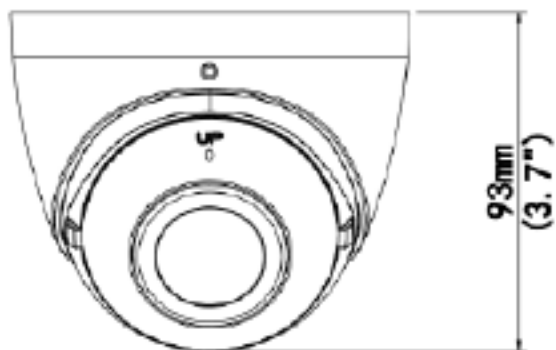

INLGT05IR180WF

5MP HD Wide Angle Intelligent IR
Fixed Turret Network Camera

Product Specifications

*Design and specifications are subjects to change without notice.