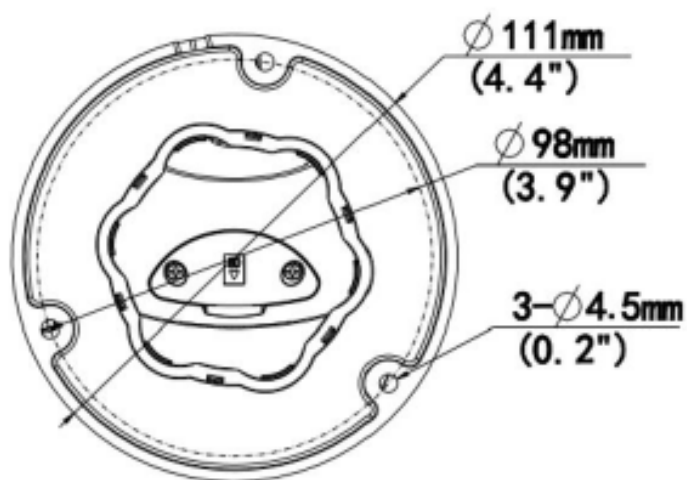

INLGT05IR180WF

5MP HD Wide Angle Intelligent IR
Fixed Turret Network Camera

Product Specifications

*Design and specifications are subjects to change without notice.